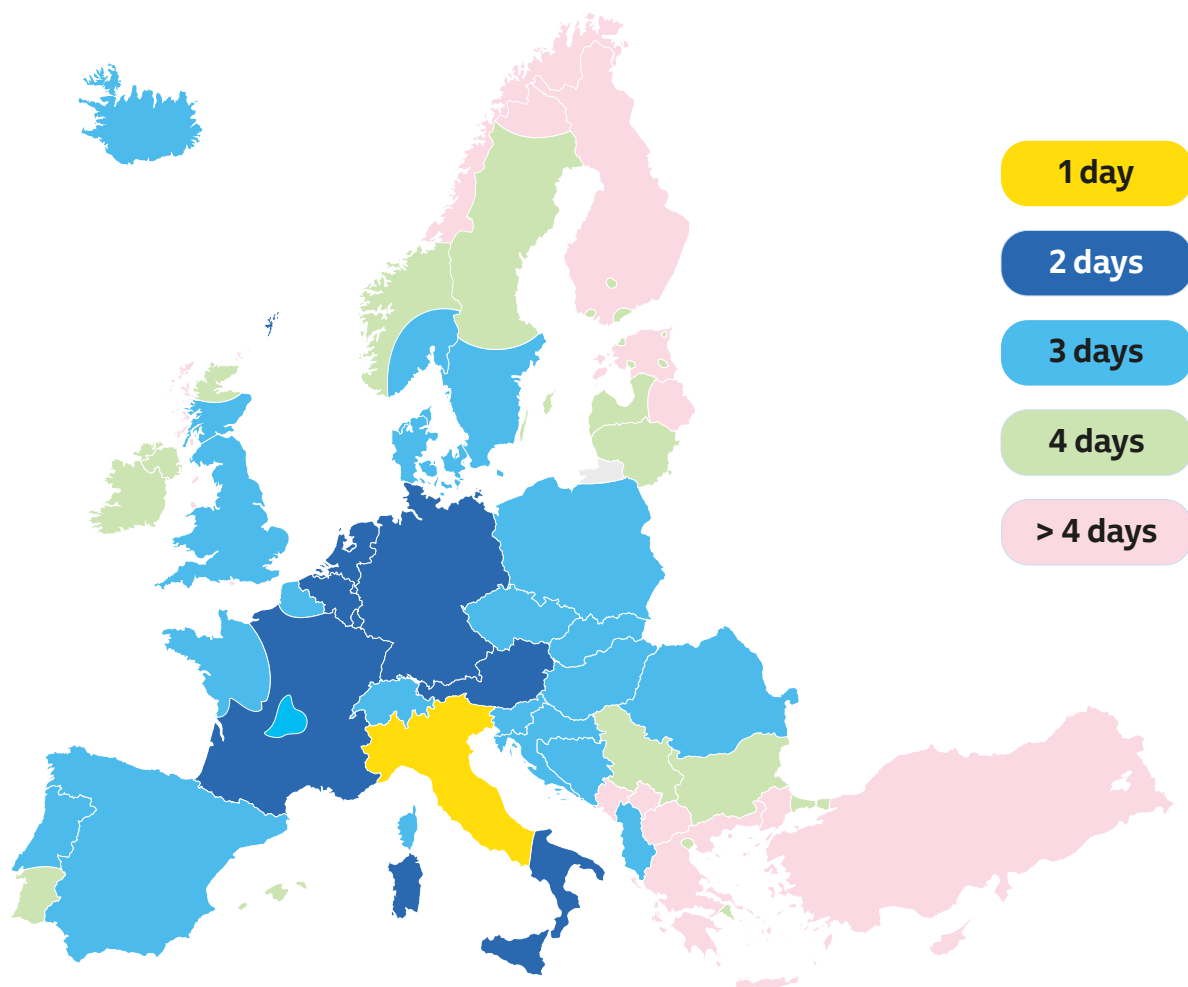

Deliver parcels throughout Europe!

Thanks to Parcel, we deliver throughout Europe with short delivery times and a high level of reliability.

This fast door-to-door truck service reaches more than 30 European countries with deliveries of parcels up to 31.5 kg in 48 to 96 hours.

The delivery times reported below are expressed in

working days and are to be considered indicative.

For shipments to destinations outside the EU, delivery times may change for any customs issues.

For any information or support request, please contact the sales representative in your area!